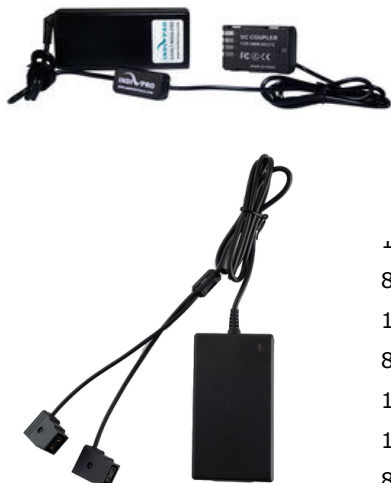

A/C Power Supplies from Indipro Tools (EUR /UK plug adapter included)

1V A/C Power Supply with Sony NP-FZ100 Type Dummy Battery (8')	ip127	ACSA73	€97.00
2V A/C Power Supply for Blackmagic Pocket Cinema Camera 4K/6K (8')	ip128	ACBP4K	€80.00
2V (6A) A/C Power Supply to 2.1/2.5mm Connectors (8')	ip186	AC2125	€63.00
2V (6A) A/C Power Supply to Dual Female D-Tap Outputs (8')	ip187	ACDFDT1	€80.00
2V (6A) A/C Power Supply to Dual Male D-Tap Outputs (8')	ip188	ACDMDT2	€80.00
5V A/C Power Supply for Canon C300 Mark II (10')	ip189	ACPC300	€142.00
1V A/C Power Supply with Nikon EP-5B Type Dummy Battery (8')	ip190	NKAC92	€80.00
2V A/C Power Supply for Panasonic AU-EVA1 Cinema Camera (7')	ip191	ACEVA1	€90.00
2V A/C Power Supply with Panasonic DMW-BLF19 Type Dummy Batttery (8')	ip129	ACGH7	€97.00
19.5V A/C Power Supply for Sony PXW-FX9 XDCAM 6K Full-Frame Camera (8')	ip192	ACSFX9	€132.00
8V A/C Power Supply to Sony V-Series Type Dummy Battery (8')	ip193	ACSVSR	€91.00
12V A/C Power Supply with 4-Pin XLR Connection (8')	ip130	IP4PPS	€91.00
8V AC Power Supply with Canon LP-E6 Type Dummy Battery (8')	ip131	P411C	€97.00
12V Power Supply with 4 Female D-Tap Outputs (8',10A)	ip132	PRFPS	€125.00
12V Power Supply with Dual 4-Pin Female XLR Outputs (8',10A)	ip141	PRO4PN	€132.00
8V A/C Power Supply with Sony L-Series (NP-F) Type Dummy Battery (8')	ip142	PSY62	€97.00
8V A/C Power Supply with Sony NP-FW50 Dummy Battery (8')	ip133	ZULMA7	€80.00

Power Regulation Cables from Indipro Tools

D-Tap Regulation Cables