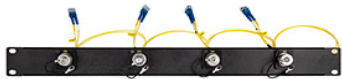

FieldCast Power Solutions